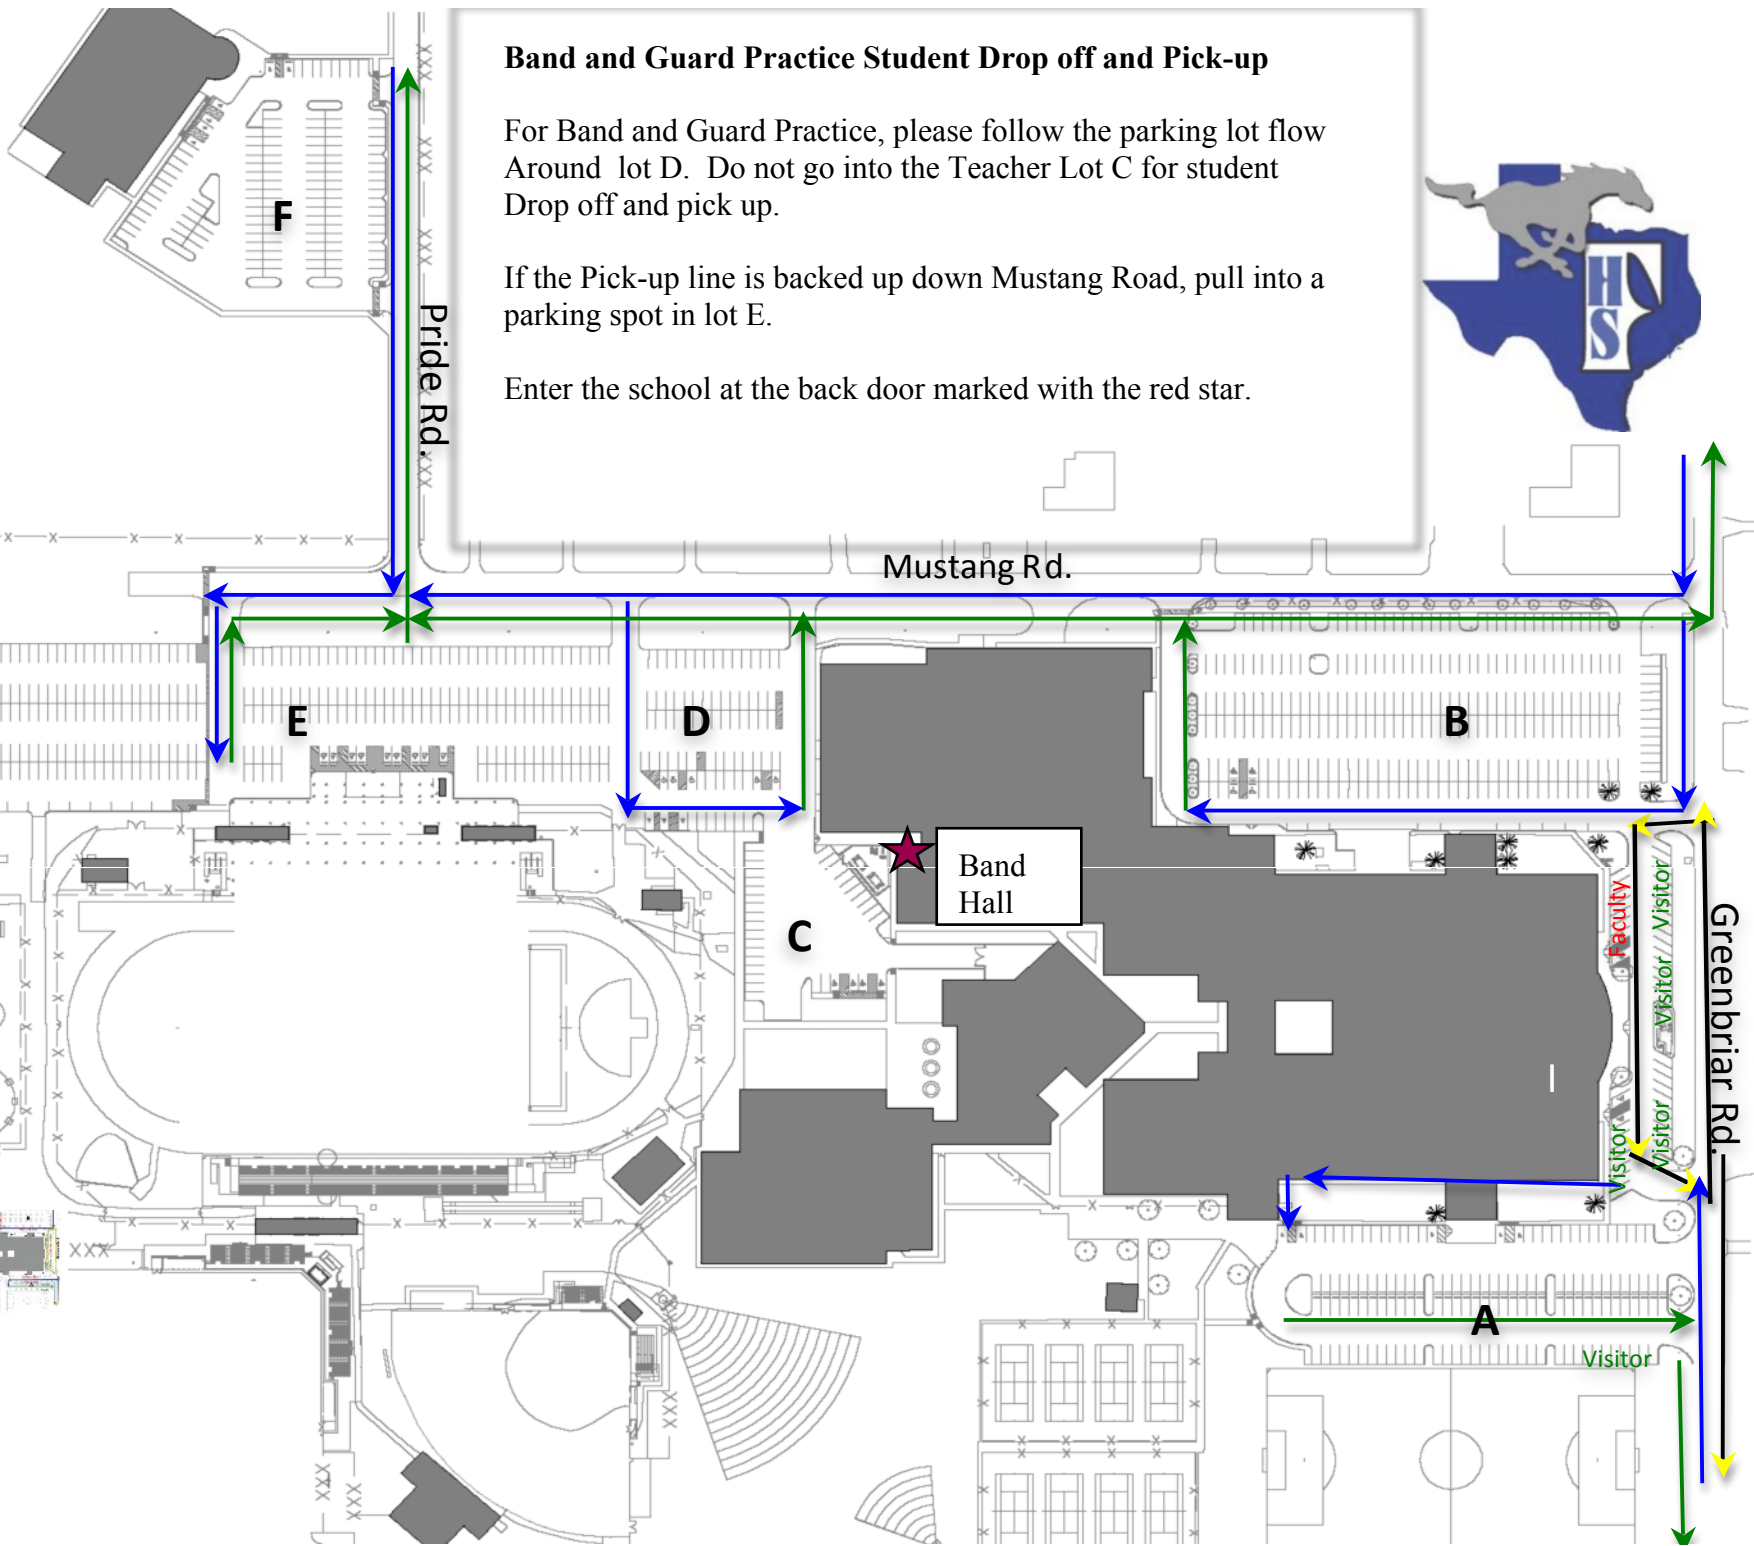

# HHS PARKING

## Band and Guard Practice Student Drop off and Pick-up

For Band and Guard Practice, please follow the parking lot flow Around lot D. Do not go into the Teacher Lot C for student Drop off and pick up.

If the Pick-up line is backed up down Mustang Road, pull into a parking spot in lot E.

Enter the school at the back door marked with the red star.